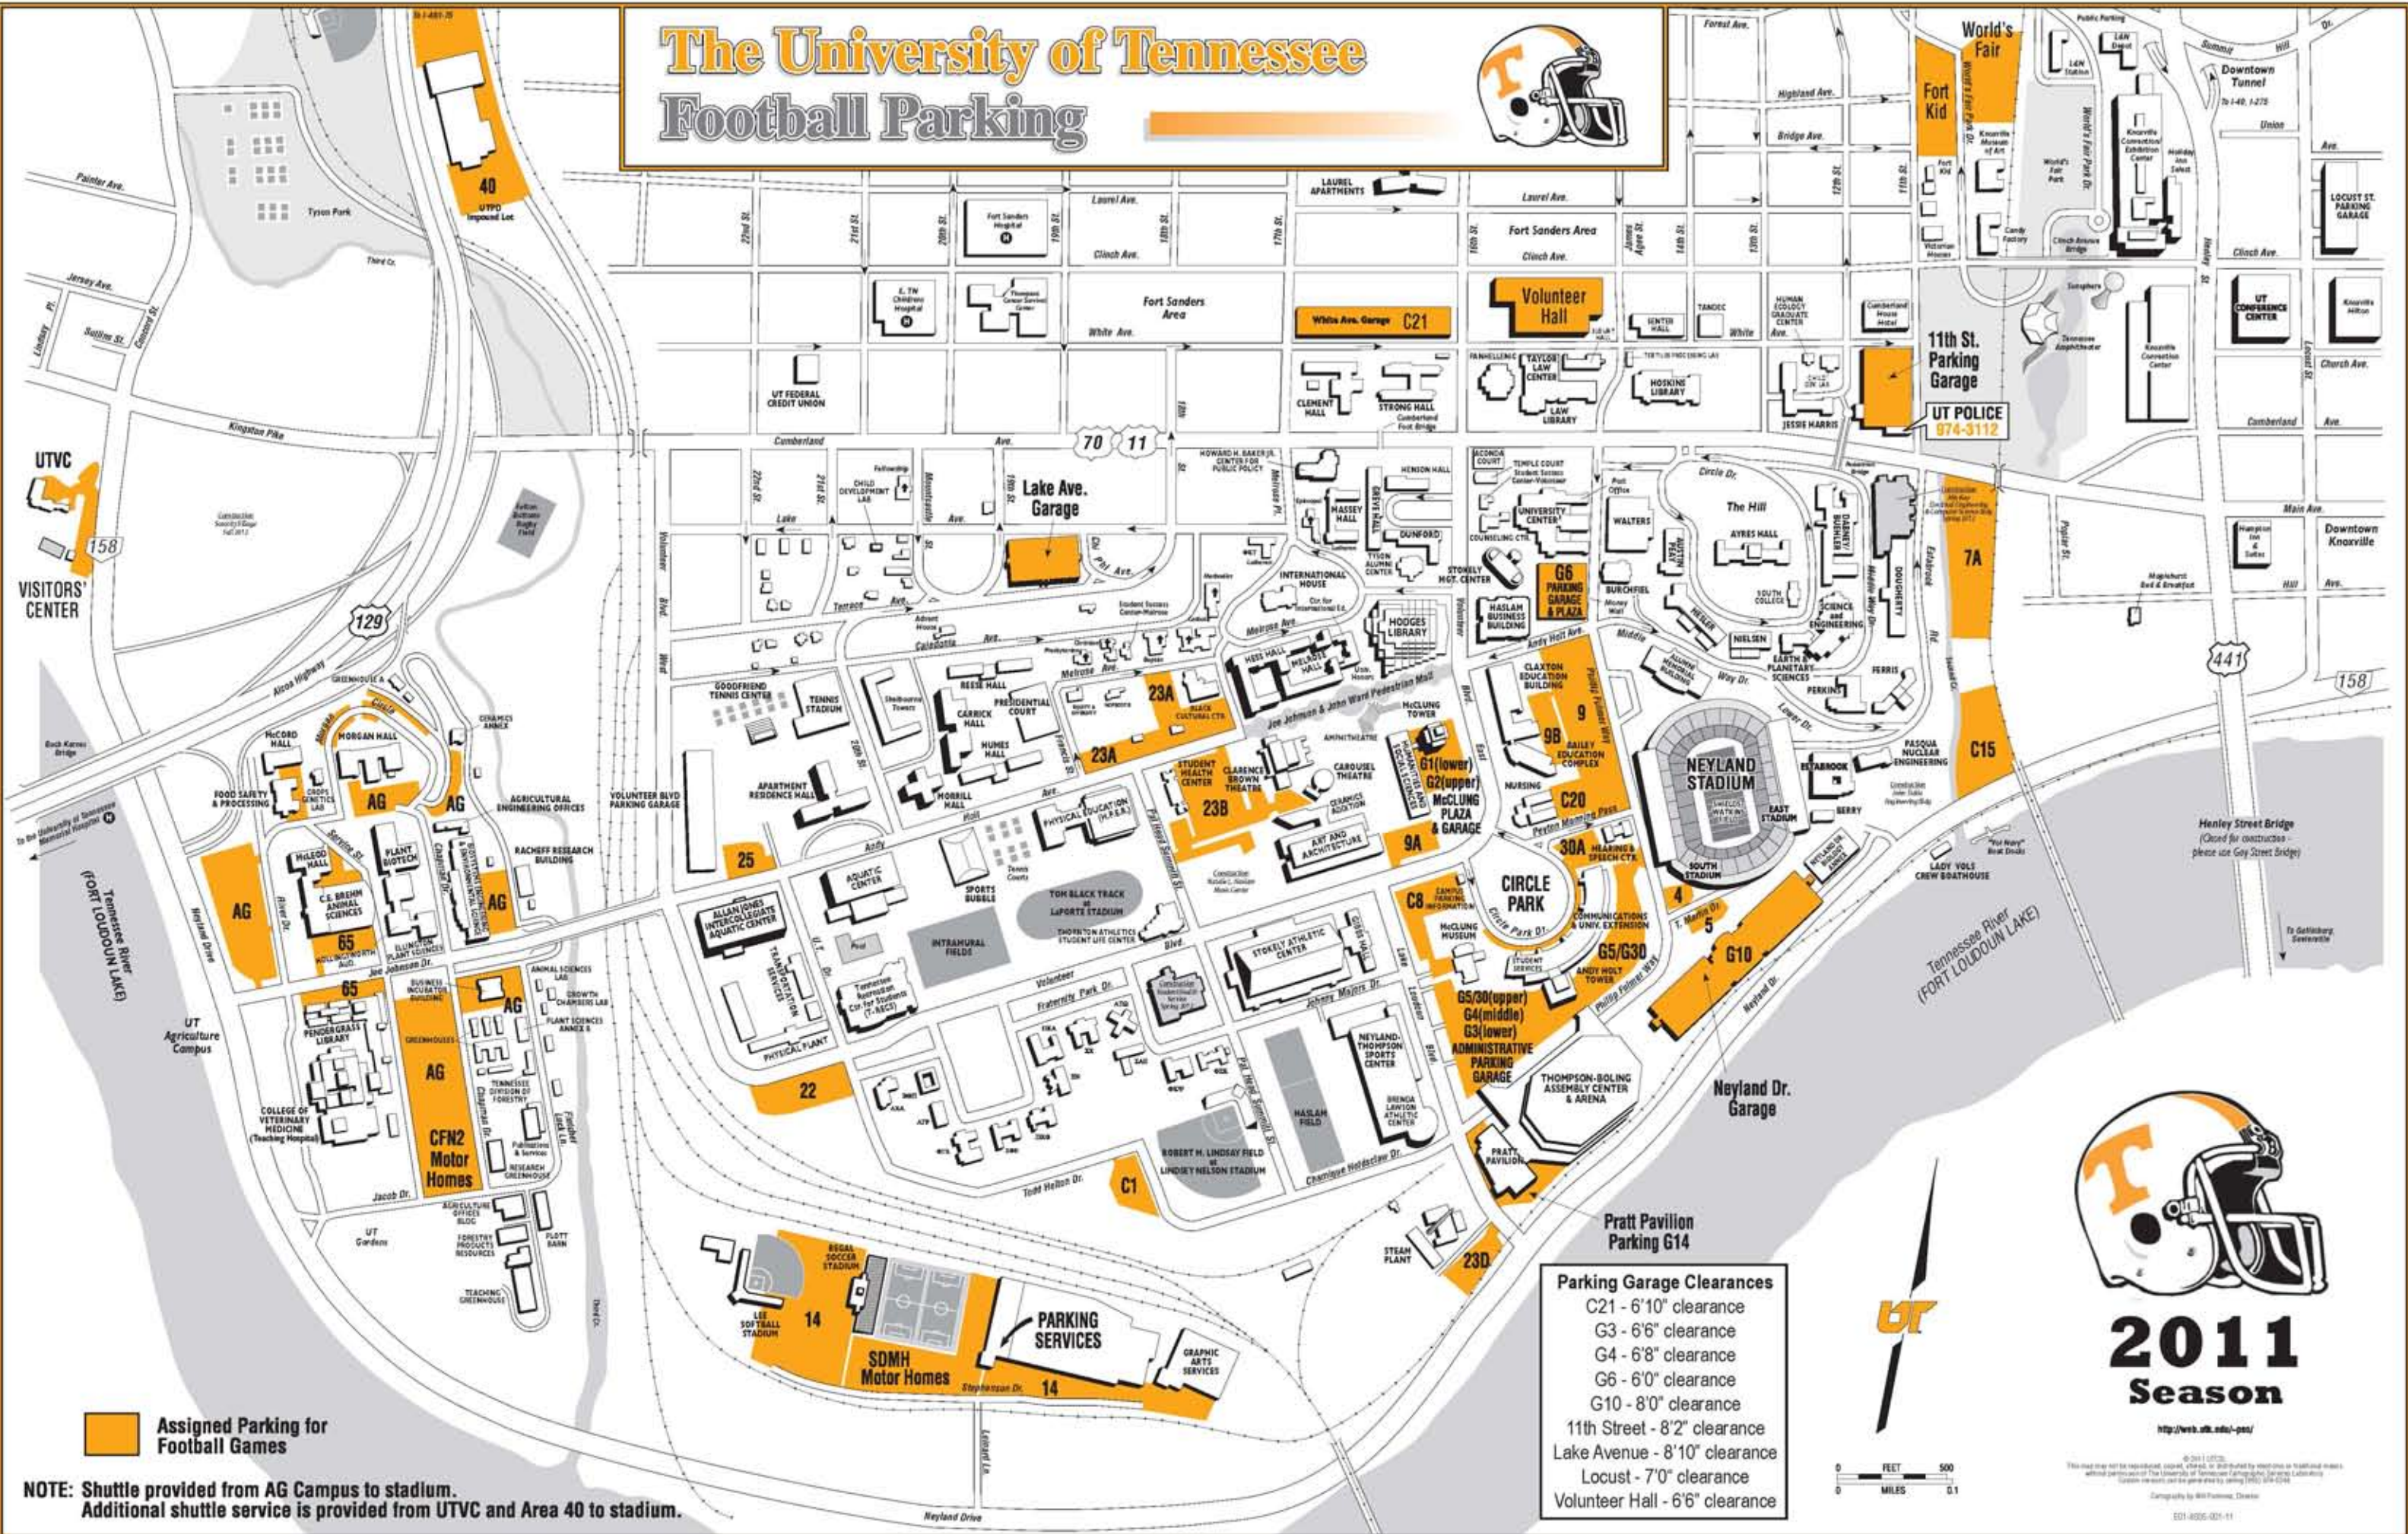

The University of Tennessee Football Parking

Assigned Parking for Football Games

NOTE: Shuttle provided from AG Campus to stadium.
Additional shuttle service is provided from UTV and Area 40 to stadium.

Parking Garage Clearances

- C21 - 6'10" clearance
- G3 - 6'6" clearance
- G4 - 6'8" clearance
- G6 - 6'0" clearance
- G10 - 8'0" clearance
- 11th Street - 8'2" clearance
- Lake Avenue - 8'10" clearance
- Locust - 7'0" clearance
- Volunteer Hall - 6'6" clearance

2011 Season

<http://web.utk.edu/~ps/>

Copyright © 2010 Proforma, Inc.

ED11-0205-001-11