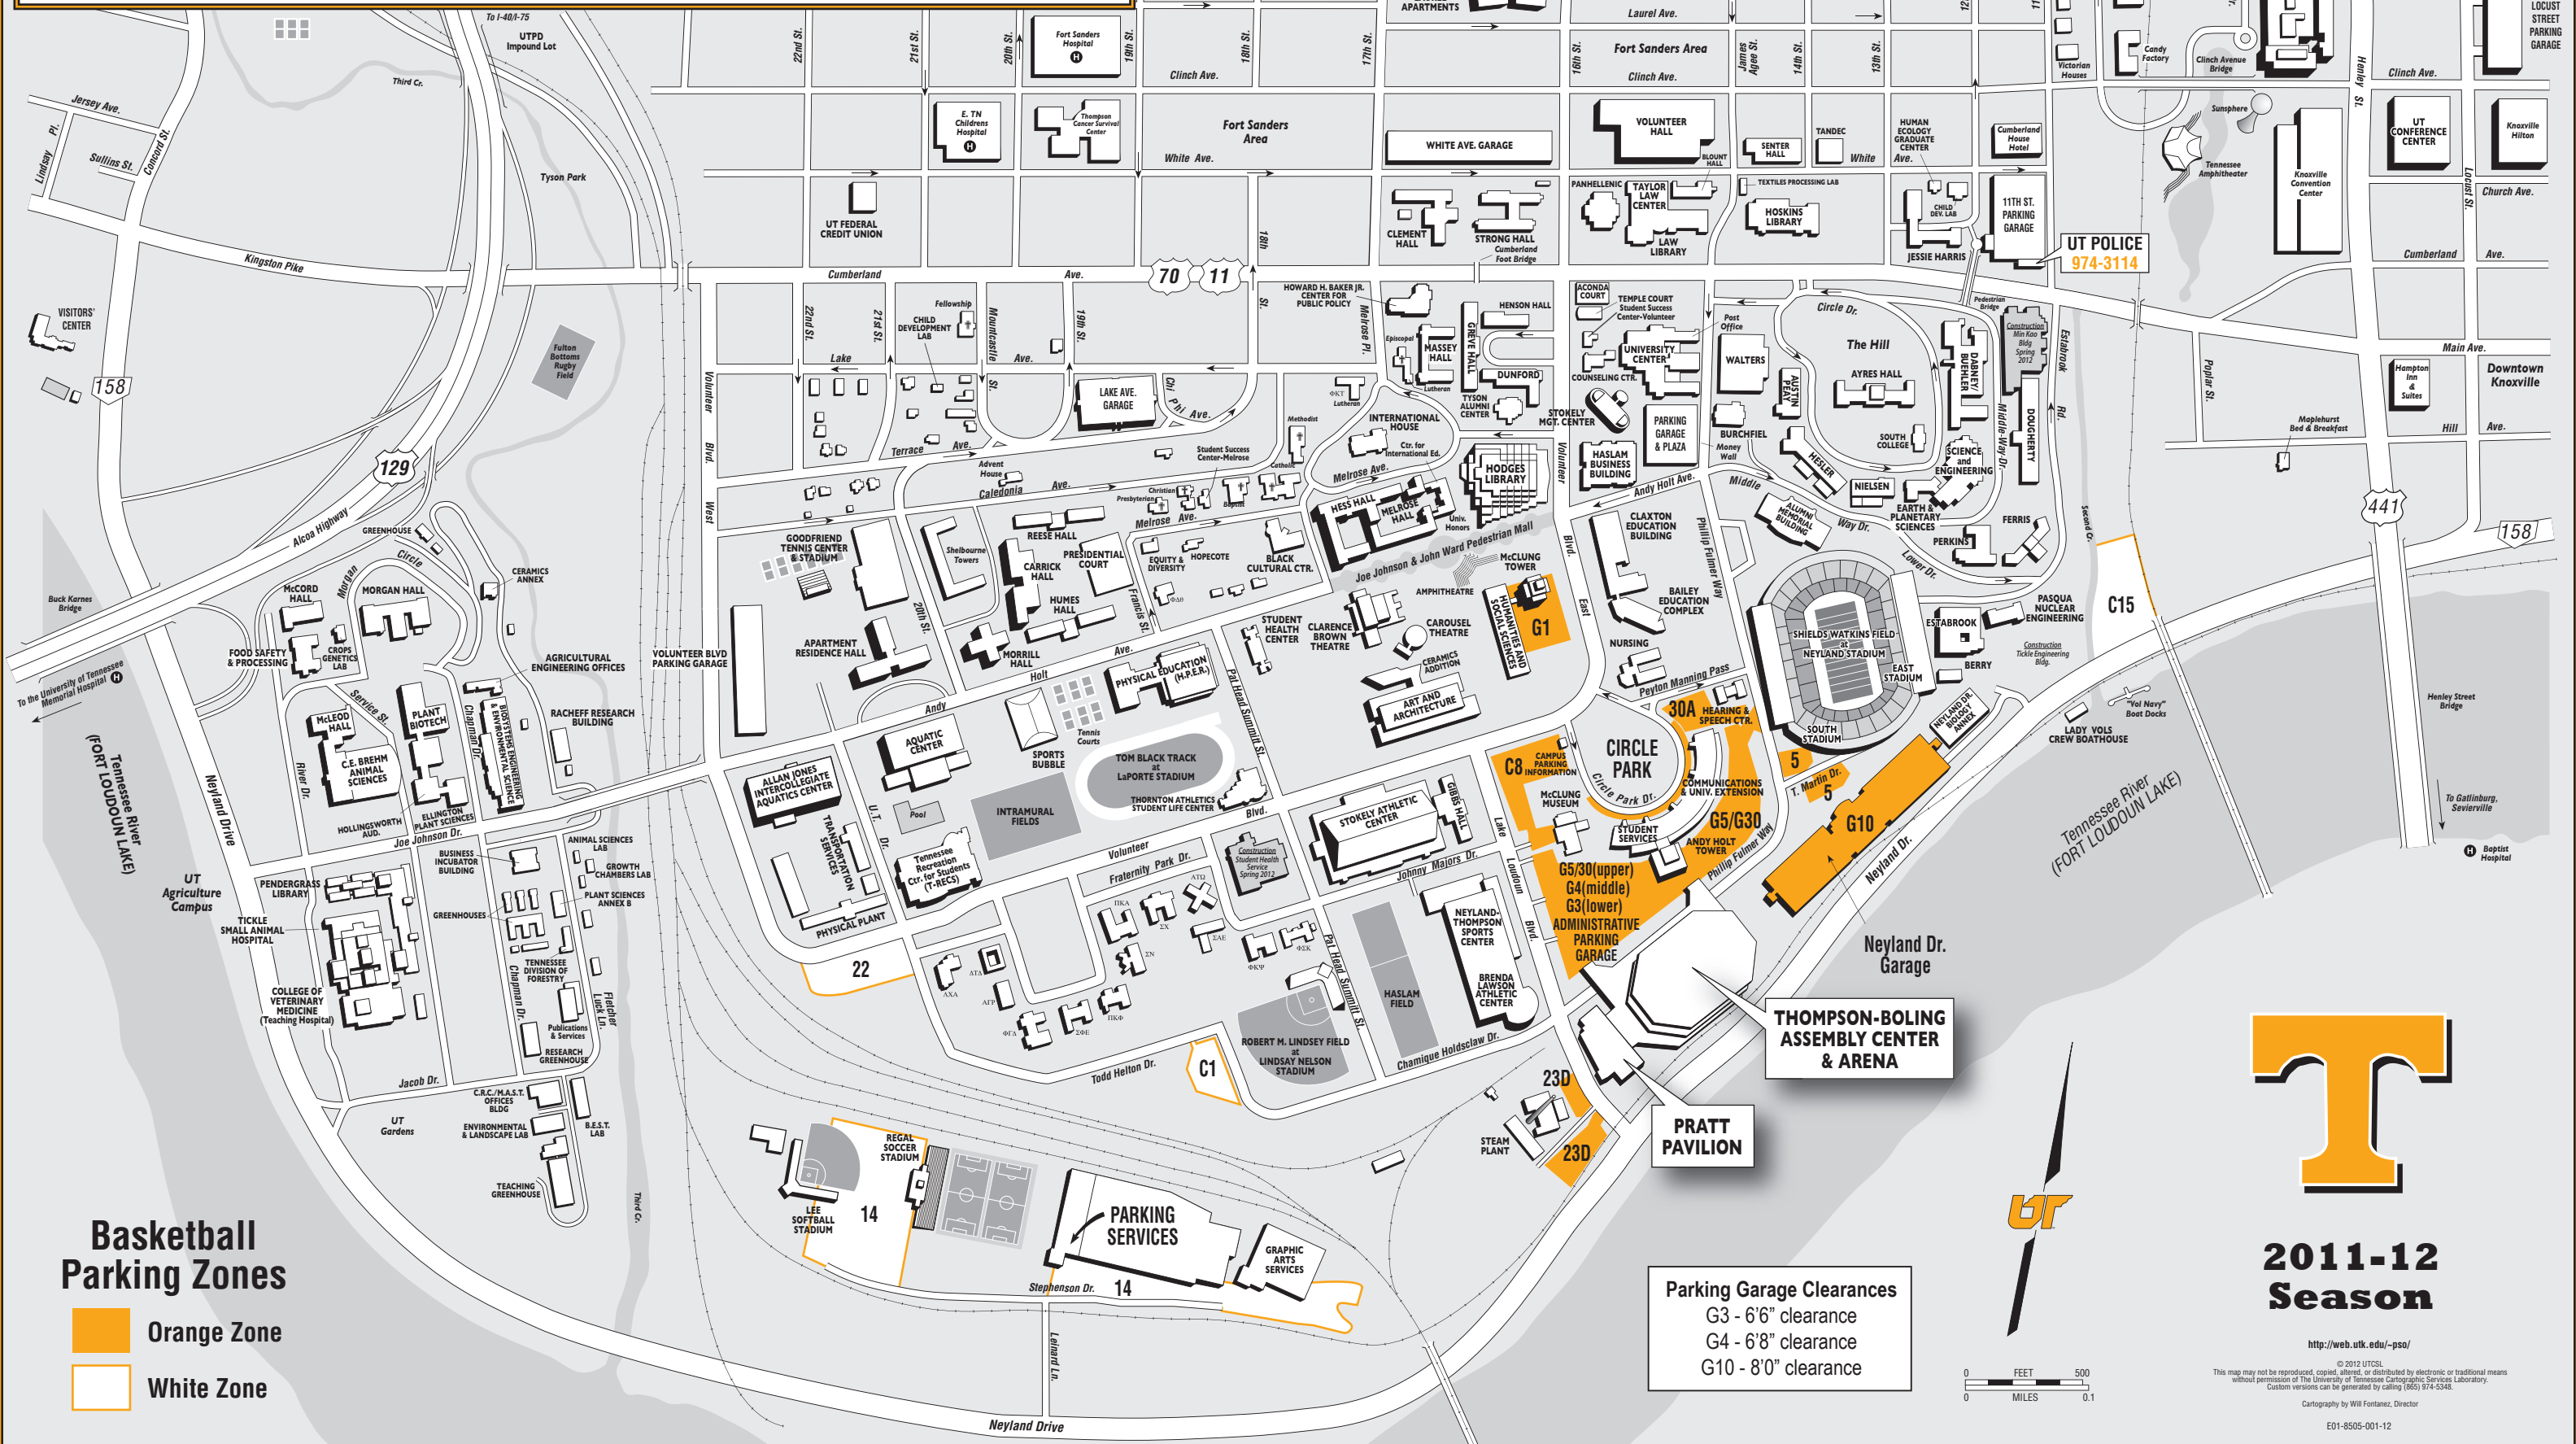

The University of Tennessee 2011-12 Men's Basketball Parking

Basketball Parking Zones

- Orange Zone
- White Zone

Parking Garage Clearances
G3 - 6'6" clearance
G4 - 6'8" clearance
G10 - 8'0" clearance

2011-12 Season

<http://web.utk.edu/~ps/>

Cartography by Will Fontanez, Director

E01-8505-001-12